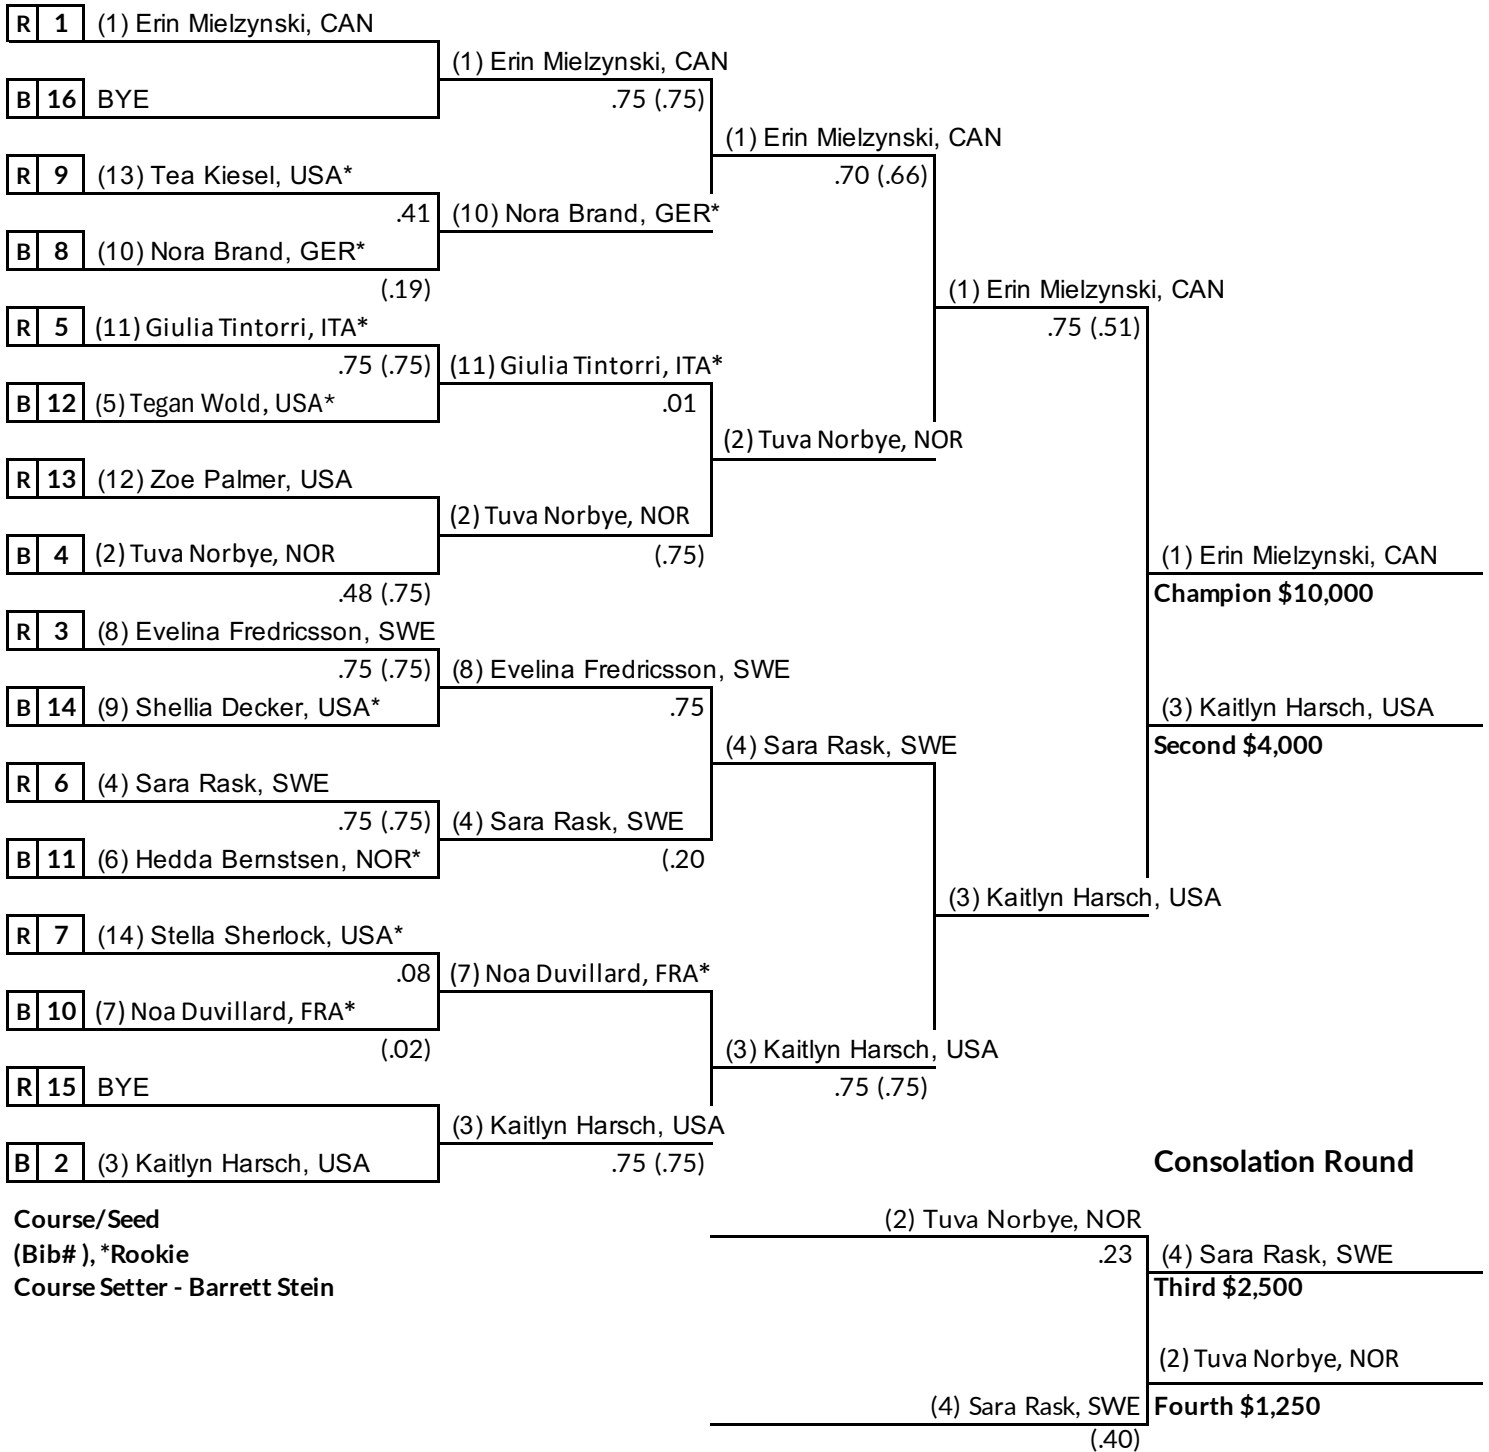

2024 WORLD PRO SKI TOUR PRESENTS
COLORADO PRO OPEN, presented by Mazda
 Aspen, Colorado
 Saturday, January 13, 2024
 Women's Super Slalom #1

Course/Seed
 (Bib#), *Rookie
 Course Setter - Barrett Stein

Consolation Round

ROUND OF 16 **QUARTER FINALS** **SEMI FINALS** **FINALS** **PODIUM**
 Maximum differential will be .75 (3% of 25 direction changes) (Example: First run .600 (.320) second run differential)