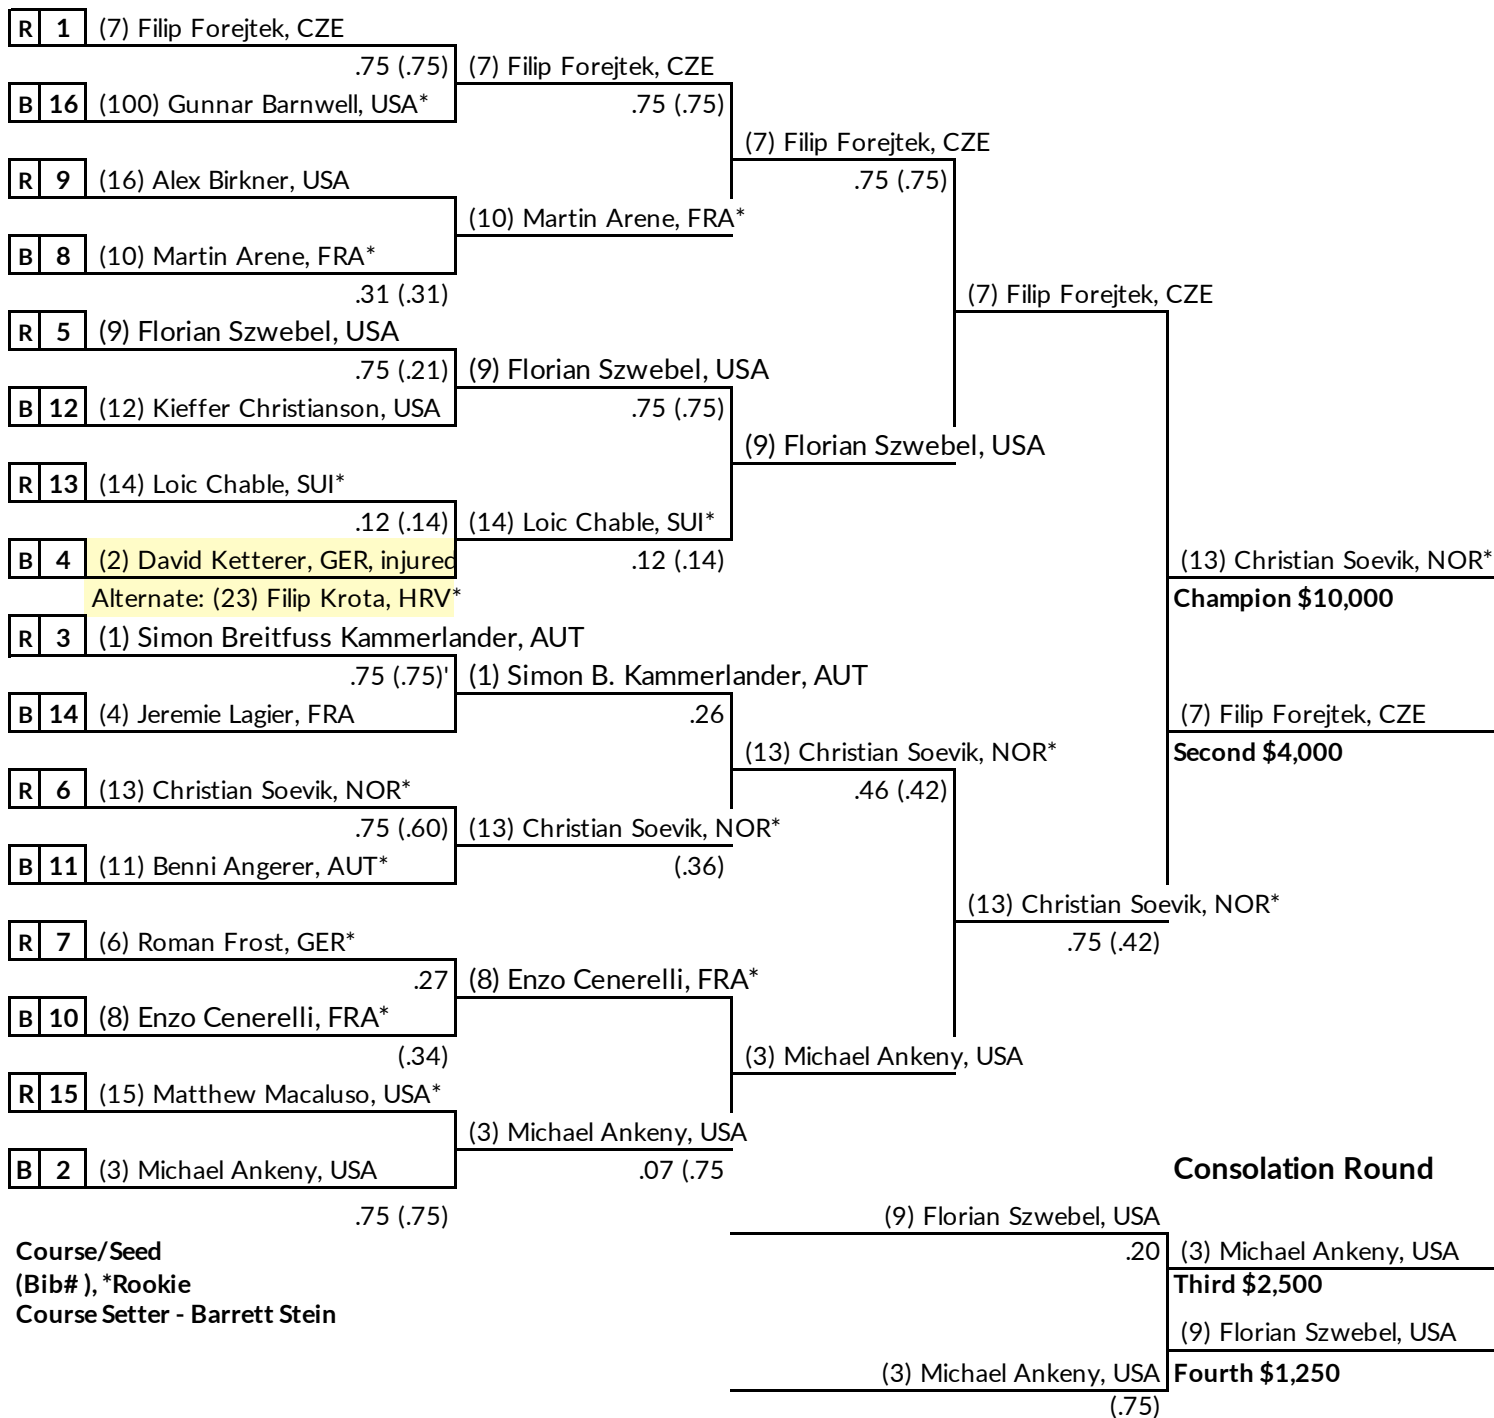

2024 WORLD PRO SKI TOUR PRESENTS
 COLORADO PRO OPEN, presented by Mazda
 Aspen, Colorado
 Saturday, January 13, 2024
 Men's Super Slalom #1

Course/Seed
 (Bib#), *Rookie
 Course Setter - Barrett Stein

ROUND OF 16 QUARTER FINALS SEMI FINALS FINALS PODIUM
 Maximum differential will be .75 (3% of 25 direction changes) (Example: First run .600 (.320) second run differential)