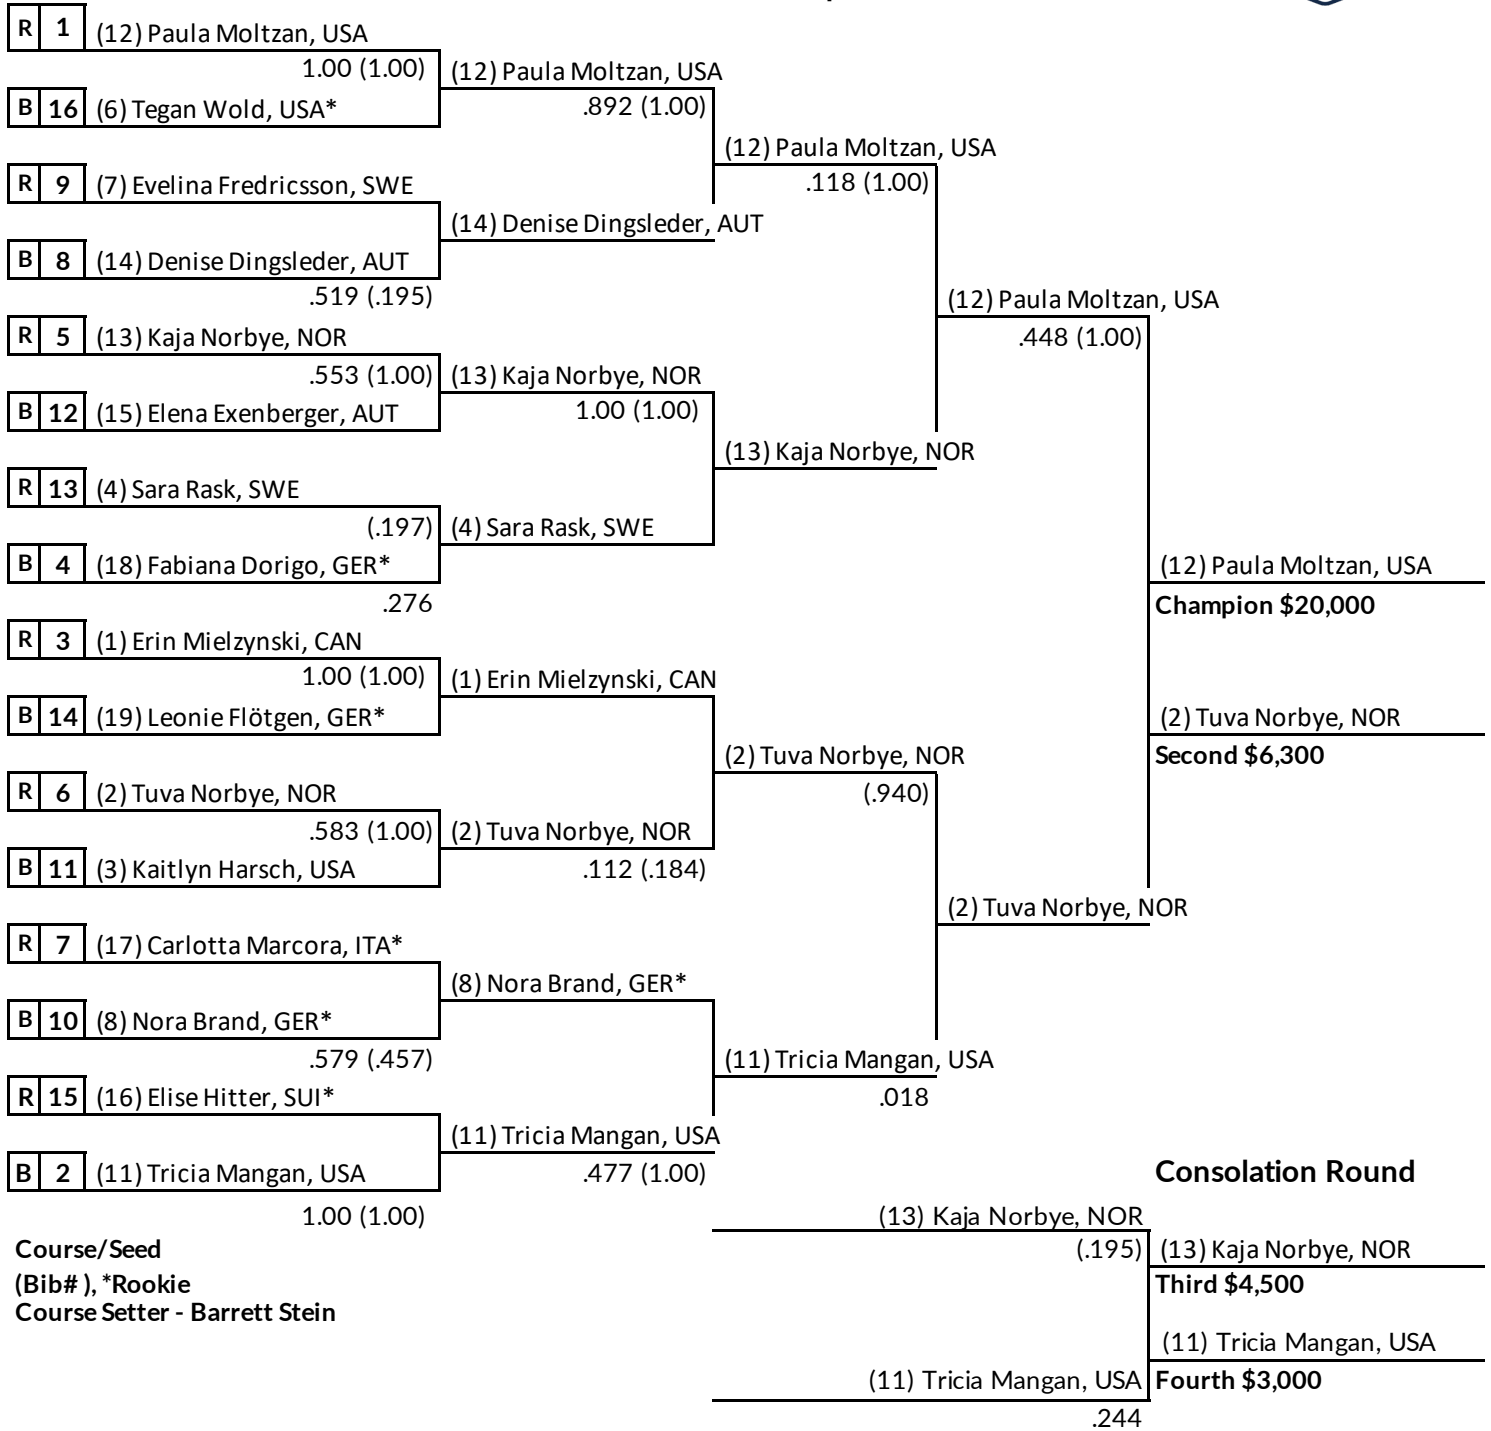

THE WORLD PRO SKI TOUR PRESENTS  
 2024 WORLD CHAMPIONSHIPS  
 Taos Ski Valley, New Mexico  
 Friday, March 29, 2024  
 Women's Super Slalom

Course/Seed  
 (Bib#), \*Rookie  
 Course Setter - Barrett Stein

ROUND OF 16

QUARTER FINALS

SEMI FINALS

FINALS

PODIUM

Maximum differential will be 1.0 (3% of 33 direction changes). Example: First run 1.0 (.320) second run differential.